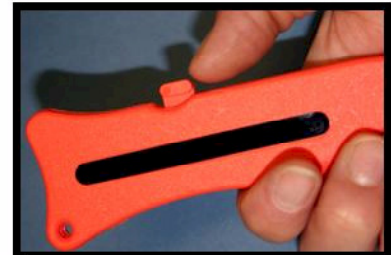

DETECTAMET SK117

NEW

DETECTAMET
E-COMPONENTS & CHAINS

The SK117 is the latest addition to our SK Safety Knife range. Moulded in Metal Detectable Plastic with stainless steel blades. New features include: Patented 'opposed exits' at the back of the blade and a spring loaded retractable hook blade.

To expose the hook blade, place your thumb on the lever at the side of the knife

Push the lever until it clicks into position and the hook blade is exposed

Once exposed, use the hook blade to cut the material needed

After use the hook blade will automatically retract back into the knife

STRAPPING

PAPER

CABLE TIES

TAPE & BOXES

Also suitable for cutting a variety of other packaging materials

DETECTAMET

Units 2A, Hampden Road
Pocklington Industrial Estate,
Pocklington, York, YO42 1NR
Tel: 01759 304 200
Fax: 01759 305 236
ecc ltd@aol.com
www.ecc-ltd.co.uk