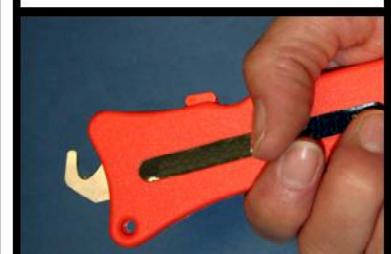

DETECTAMET SK117

NEW

DETECTAMET
E-COMPONENTS & CHAINS

The SK117 is the latest addition to our SK Safety Knife range. Moulded in Metal Detectable Plastic with stainless steel blades. New features include: Patented 'opposed exits' at the back of the blade and a spring loaded retractable hook blade.

To expose the hook blade, place your thumb on the lever at the side of the knife

Push the lever until it clicks into position and the hook blade is exposed

Once exposed, use the hook blade to cut the material needed

After use the hook blade will automatically retract back into the knife

STRAPPING

PAPER

CABLE TIES

TAPE & BOXES

Also suitable for cutting a variety of other packaging materials

DETECTAMET

Units 2A, Hampden Road
Pocklington Industrial Estate,
Pocklington, York, YO42 1NR
Tel: 01759 304 200
Fax: 01759 305 236
ecc ltd@aol.com
www.ecc-ltd.co.uk