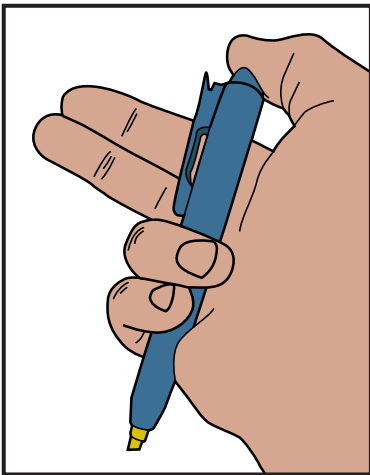

How to use the Detectamet Marker Pen & Highlighter Retraction System

To ensure that the Detectamet Marker Pens last as long as possible we have developed an anti-drying system that ensures our marker pens don't dry out when not in use.

Right: *This image illustrates the marker when the anti-drying system is engaged.*

To successfully engage the anti-drying system cover, retract the nib using the button at the top of the pen and NOT via the pocket clip.